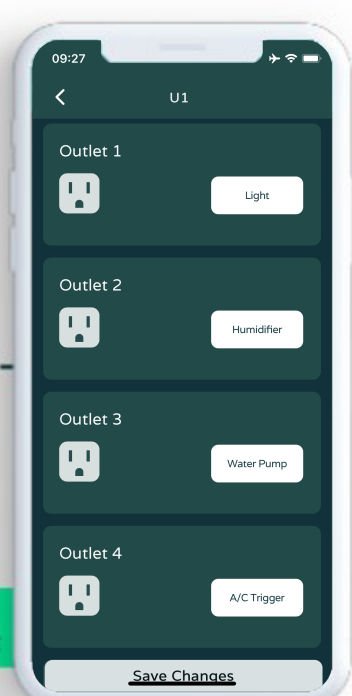

**START  
HERE**

**Step 1** Connect your Grow Hub to WiFi

**Step 2** Plug-In Your Existing Equipment & Connect

**Step 3** Create Grow Recipe

**Step 4** View Your Historical Data

**Step 5** Manage Your Plants Remotely 24/7