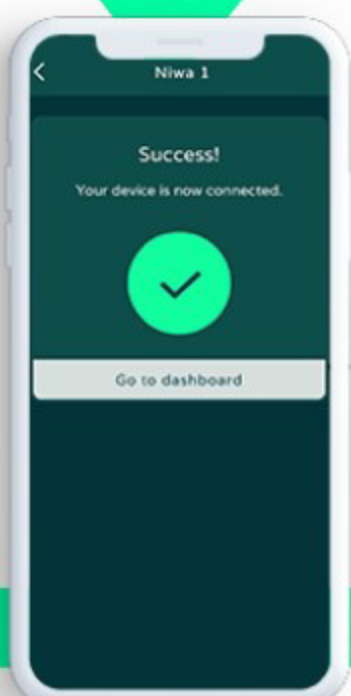

# Begin Your Journey to Automation

Niwa has developed powerful software that enables growers to automate their gardens in a simple and easy way. Download the app, plug your Grow Hub in, and off you go!

**START  
HERE**

**Step 1** Connect your Grow Hub to WiFi

**Step 2** Plug-In Your Existing Equipment & Connect

**Step 3** Create Grow Recipe

**Step 4** View Your Historical Data

**Step 5** Manage Your Plants Remotely 24/7