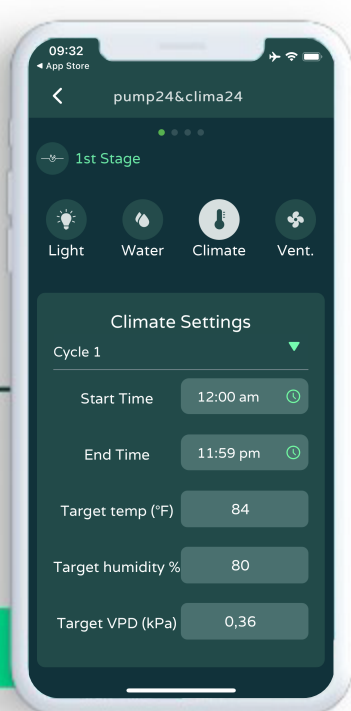

**START  
HERE**

**Step 1** Connect your Grow Hub to WiFi

**Step 2** Plug-In Your Existing Equipment & Connect

**Step 3** Create Grow Recipe

**Step 4** View Your Historical Data

**Step 5** Manage Your Plants Remotely 24/7

**Step 6** Get Notified to Take Action

**#AutomateYourGarden**

[www.getniwa.com](http://www.getniwa.com)