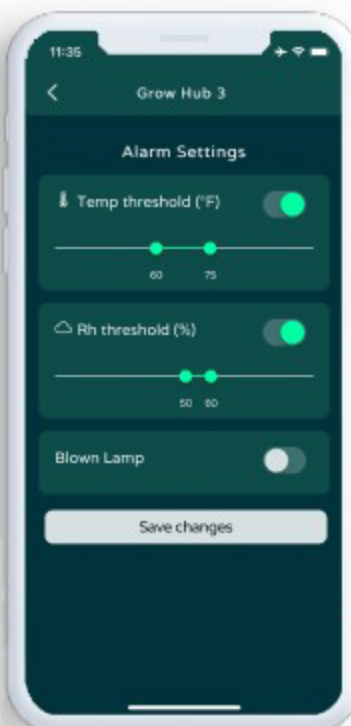

Step 6 Get Notified to Take Action

#AutomateYourGarden

www.getniwa.com