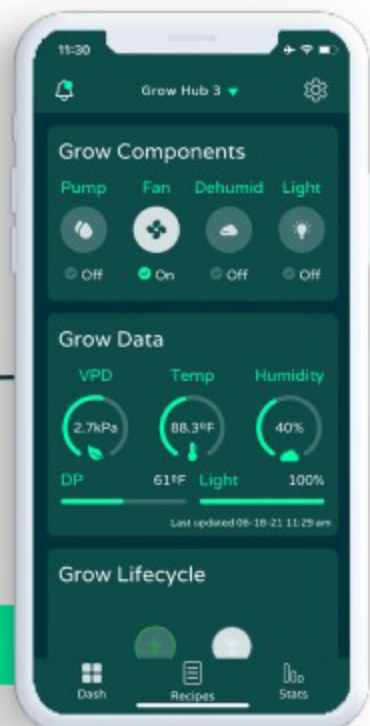

**START  
HERE**

**Step 1** Connect your Grow Hub to WiFi

**Step 2** Plug-In Your Existing Equipment & Connect

**Step 3** Create Grow Recipe

**Step 4** View Your Historical Data

**Step 5** Manage Your Plants Remotely 24/7

**Step 6** Get Notified to Take Action

**#AutomateYourGarden**

[www.getniwa.com](http://www.getniwa.com)