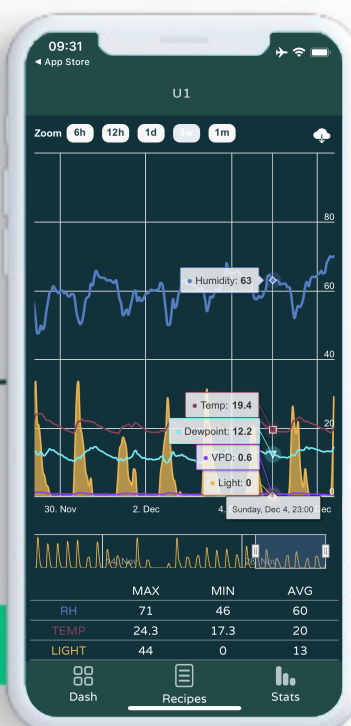

**START  
HERE**

**Step 1** Connect your Grow Hub to WiFi

**Step 2** Plug-In Your Existing Equipment & Connect

**Step 3** Create Grow Recipe

**Step 4** View Your Historical Data

**Step 5** Manage Your Plants Remotely 24/7

**Step 6** Get Notified to Take Action

**#AutomateYourGarden**

[www.getniwa.com](http://www.getniwa.com)