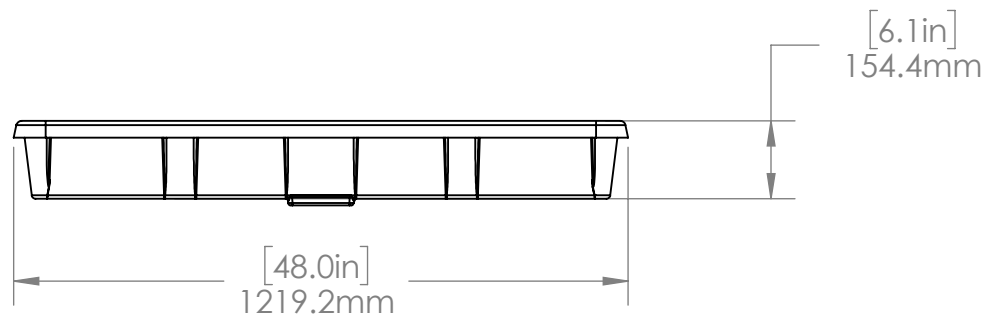

DETAIL A

BOTANICARE OD TRAY 4 FT X 8 FT - BLACK			
HGC PART #	HGC707350	COLOR	Black
MATERIAL	Recycled ABS	WEIGHT	50.1 lbs