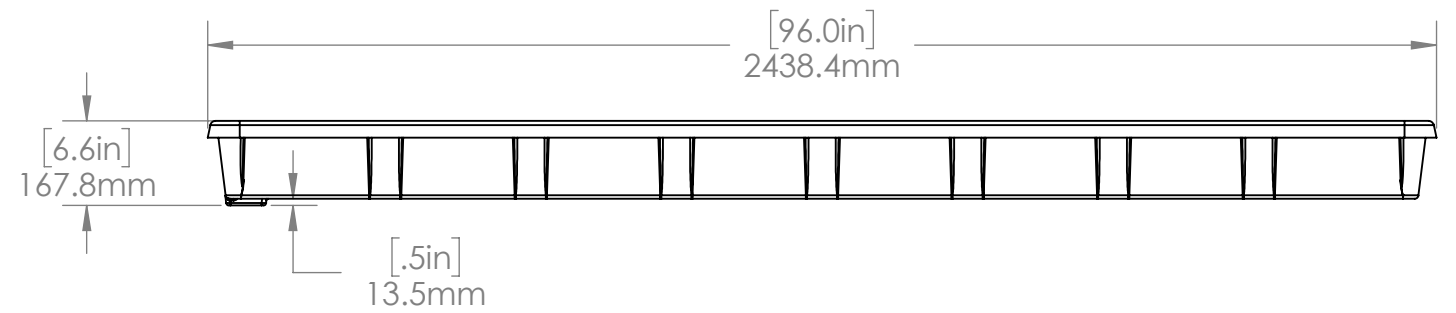

DETAIL A

BOTANICARE OD TRAY 4 FT X 8 FT - BLACK			
HGC PART #	HGC707350	COLOR	Black
MATERIAL	Recycled ABS	WEIGHT	50.1 lbs