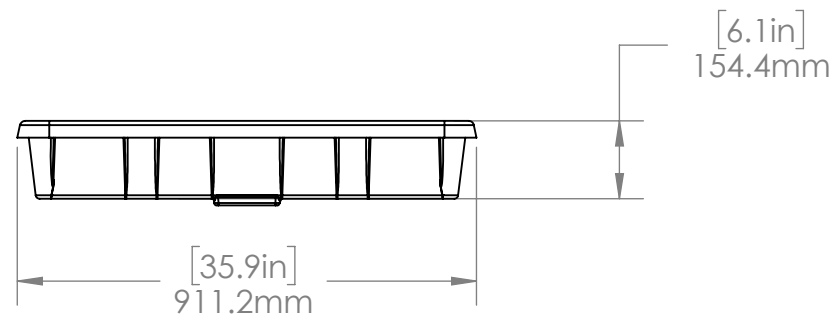

DETAIL A

BOTANICARE OD TRAY 3 FT X 6 FT - BLACK			
HGC PART #	HGC707342	COLOR	Black
MATERIAL	Recycled ABS	WEIGHT	20.33 lbs