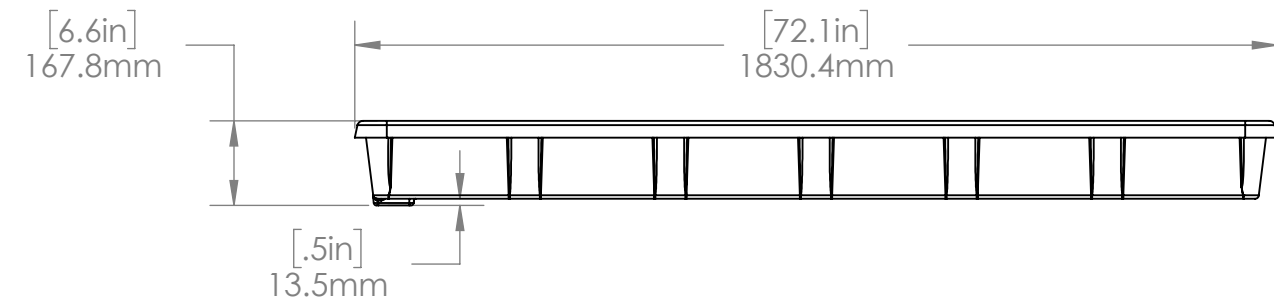

DETAIL A

BOTANICARE OD TRAY 3 FT X 6 FT - BLACK			
HGC PART #	HGC707342	COLOR	Black
MATERIAL	Recycled ABS	WEIGHT	20.33 lbs