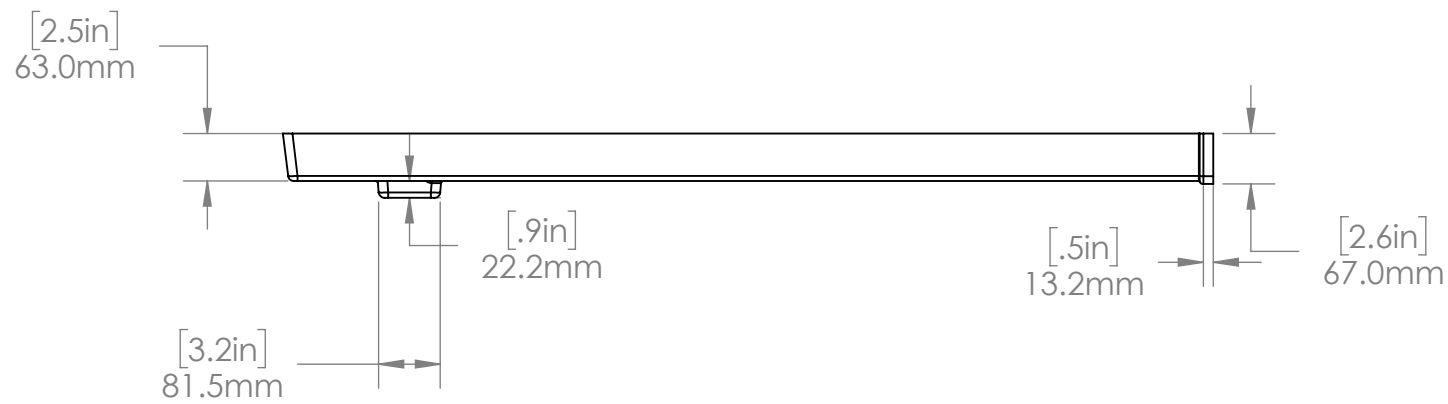

DETAIL A

BOTANICARE® CT DRAIN TRAY 4 FT X 4 FT - WHITE ABS

HGC PART #	HGC707082	COLOR	White
MATERIAL	Virgin ABS Cap	WEIGHT	14.89 lbs