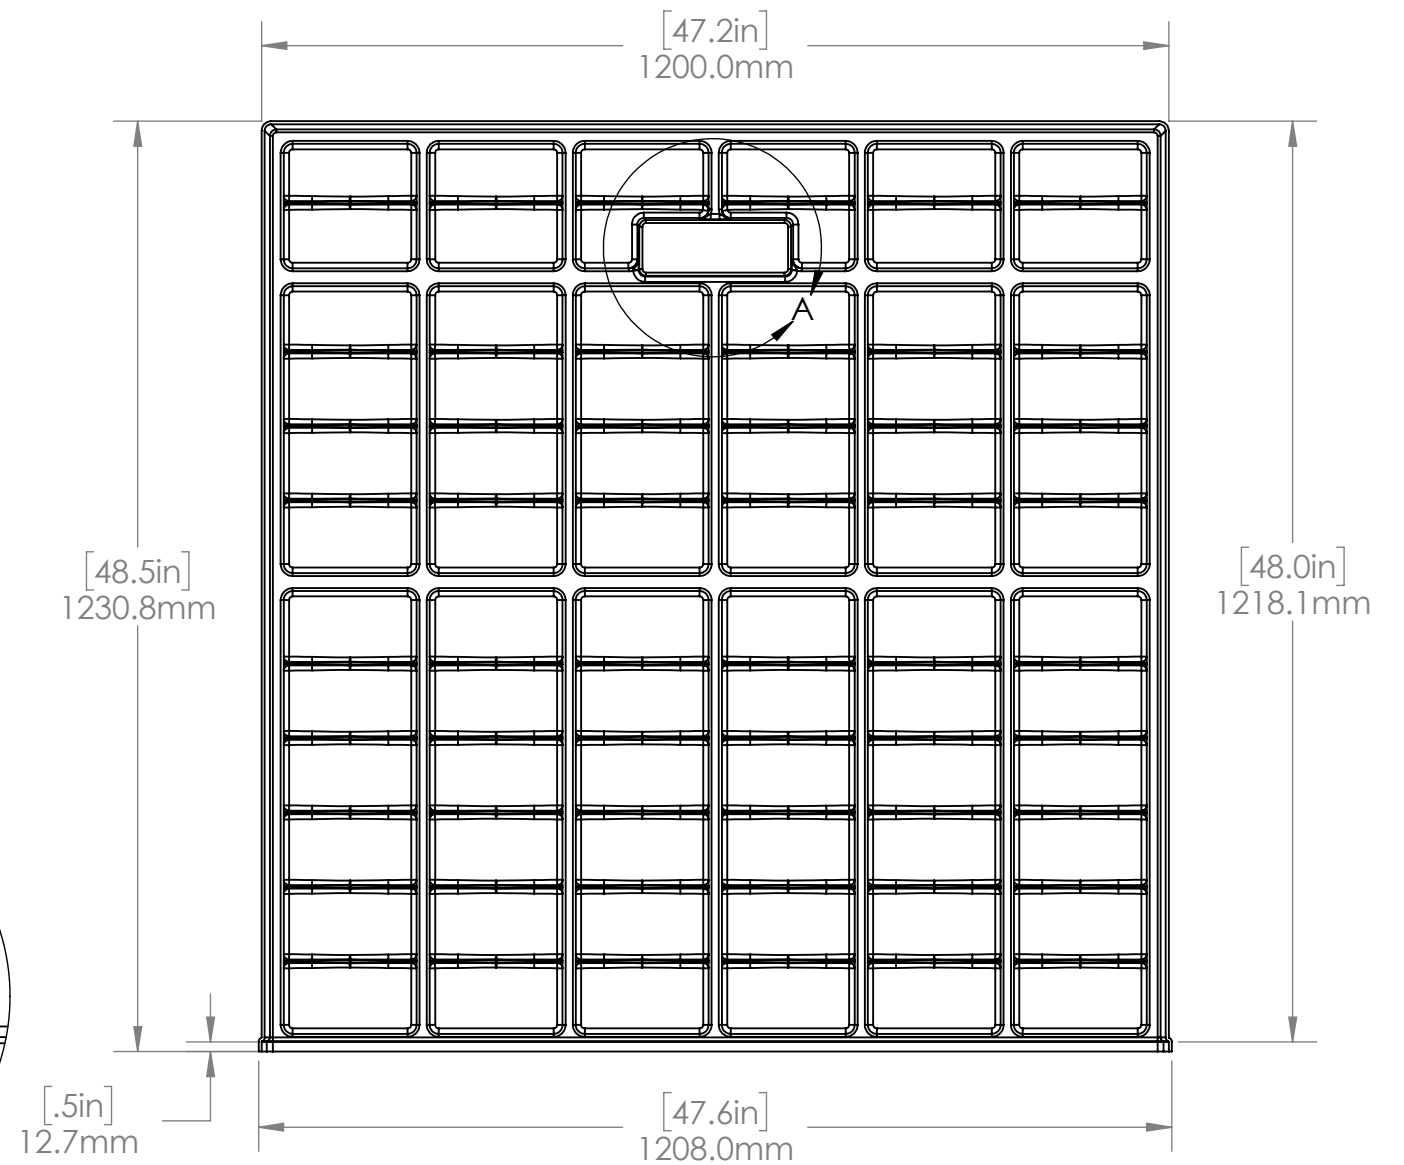

DETAIL A

BOTANICARE® CT DRAIN TRAY 4 FT X 4 FT - WHITE ABS

HGC PART #	HGC707082	COLOR	White
MATERIAL	Virgin ABS Cap	WEIGHT	14.89 lbs