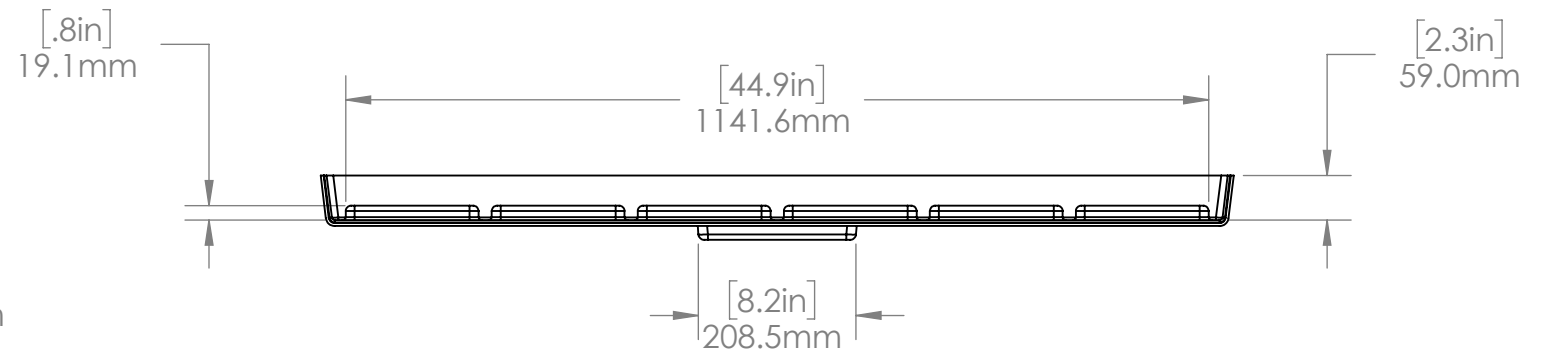

DETAIL A

BOTANICARE® CT DRAIN TRAY 4 FT X 4 FT - WHITE ABS

HGC PART #	HGC707082	COLOR	White
MATERIAL	Virgin ABS Cap	WEIGHT	14.89 lbs