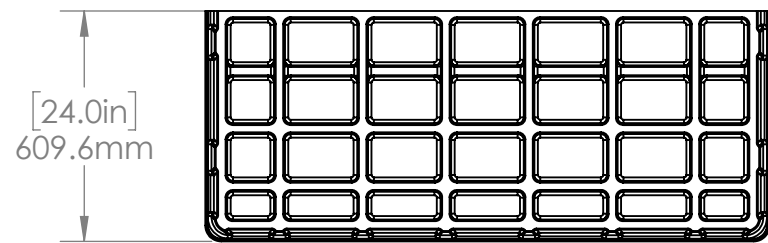

BOTANICARE 5'Wx5'L END TRAY BLACK ABS/1			
HGC PART #	HGC706668	COLOR	Black
MATERIAL	Recycled ABS	WEIGHT	27.07 lbs
COMPATIBLE BENCHES	Visit Growmod.Botanicare.com to learn more about the Botaincare Slide Bench System.		

BOTANICARE 5'Wx2'L END TRAY BLACK ABS/1
HGC706167
10.79 lbs

BOTANICARE 5'Wx3'L END TRAY BLACK ABS/1
HGC706166
17.04 lbs

BOTANICARE 5'Wx4'L END TRAY BLACK ABS/1
HGC706165
21.57 lbs

BOTANICARE 5'Wx5'L END TRAY BLACK ABS/1
HGC706668
27.07 lbs