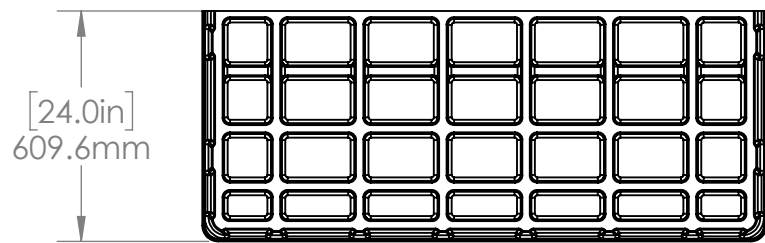

BOTANICARE 5'Wx3'L END TRAY BLACK ABS/1			
HGC PART #	HGC706166	COLOR	Black
MATERIAL	Recycled ABS	WEIGHT	17.04 lbs
COMPATIBLE BENCHES	Visit Growmod.Botanicare.com to learn more about the Botaincare Slide Bench System.		

BOTANICARE 5'Wx2'L END TRAY BLACK ABS/1
HGC706167
10.79 lbs

BOTANICARE 5'Wx3'L END TRAY BLACK ABS/1
HGC706166
17.04 lbs

BOTANICARE 5'Wx4'L END TRAY BLACK ABS/1
HGC706165
21.57 lbs

BOTANICARE 5'Wx5'L END TRAY BLACK ABS/1
HGC706668
27.07 lbs