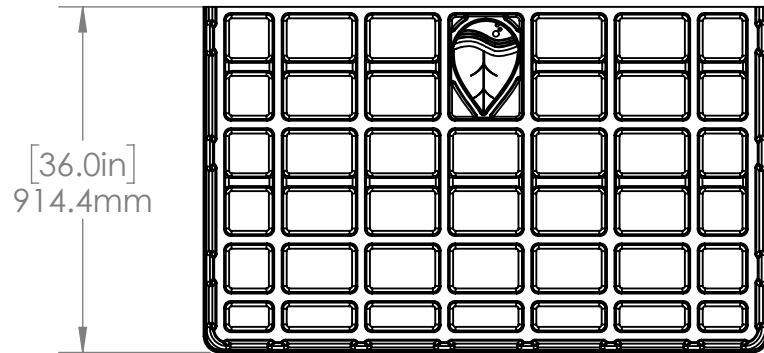

<b>BOTANICARE 5'Wx4'L END TRAY BLACK ABS/1</b>			
<b>HGC PART #</b>	HGC706165	<b>COLOR</b>	Black
<b>MATERIAL</b>	Recycled ABS	<b>WEIGHT</b>	21.57 lbs
<b>COMPATIBLE BENCHES</b>	Visit <a href="http://Growmod.Botanicare.com">Growmod.Botanicare.com</a> to learn more about the Botaincare Slide Bench System.		

**BOTANICARE 5'Wx2'L END TRAY BLACK ABS/1**  
HGC706167  
10.79 lbs

**BOTANICARE 5'Wx3'L END TRAY BLACK ABS/1**  
HGC706166  
17.04 lbs

**BOTANICARE 5'Wx4'L END TRAY BLACK ABS/1**  
HGC706165  
21.57 lbs

**BOTANICARE 5'Wx5'L END TRAY BLACK ABS/1**  
HGC706668  
27.07 lbs