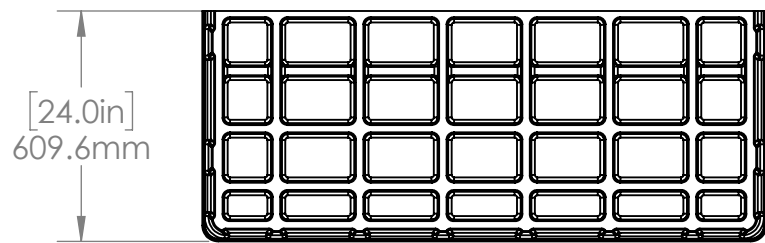

<b>BOTANICARE 5'Wx4'L END TRAY BLACK ABS/1</b>			
<b>HGC PART #</b>	HGC706165	<b>COLOR</b>	Black
<b>MATERIAL</b>	Recycled ABS	<b>WEIGHT</b>	21.57 lbs
<b>COMPATIBLE BENCHES</b>	Visit <a href="http://Growmod.Botanicare.com">Growmod.Botanicare.com</a> to learn more about the Botaincare Slide Bench System.		

**BOTANICARE 5'Wx2'L END TRAY BLACK ABS/1**  
HGC706167  
10.79 lbs

**BOTANICARE 5'Wx3'L END TRAY BLACK ABS/1**  
HGC706166  
17.04 lbs

**BOTANICARE 5'Wx4'L END TRAY BLACK ABS/1**  
HGC706165  
21.57 lbs

**BOTANICARE 5'Wx5'L END TRAY BLACK ABS/1**  
HGC706668  
27.07 lbs