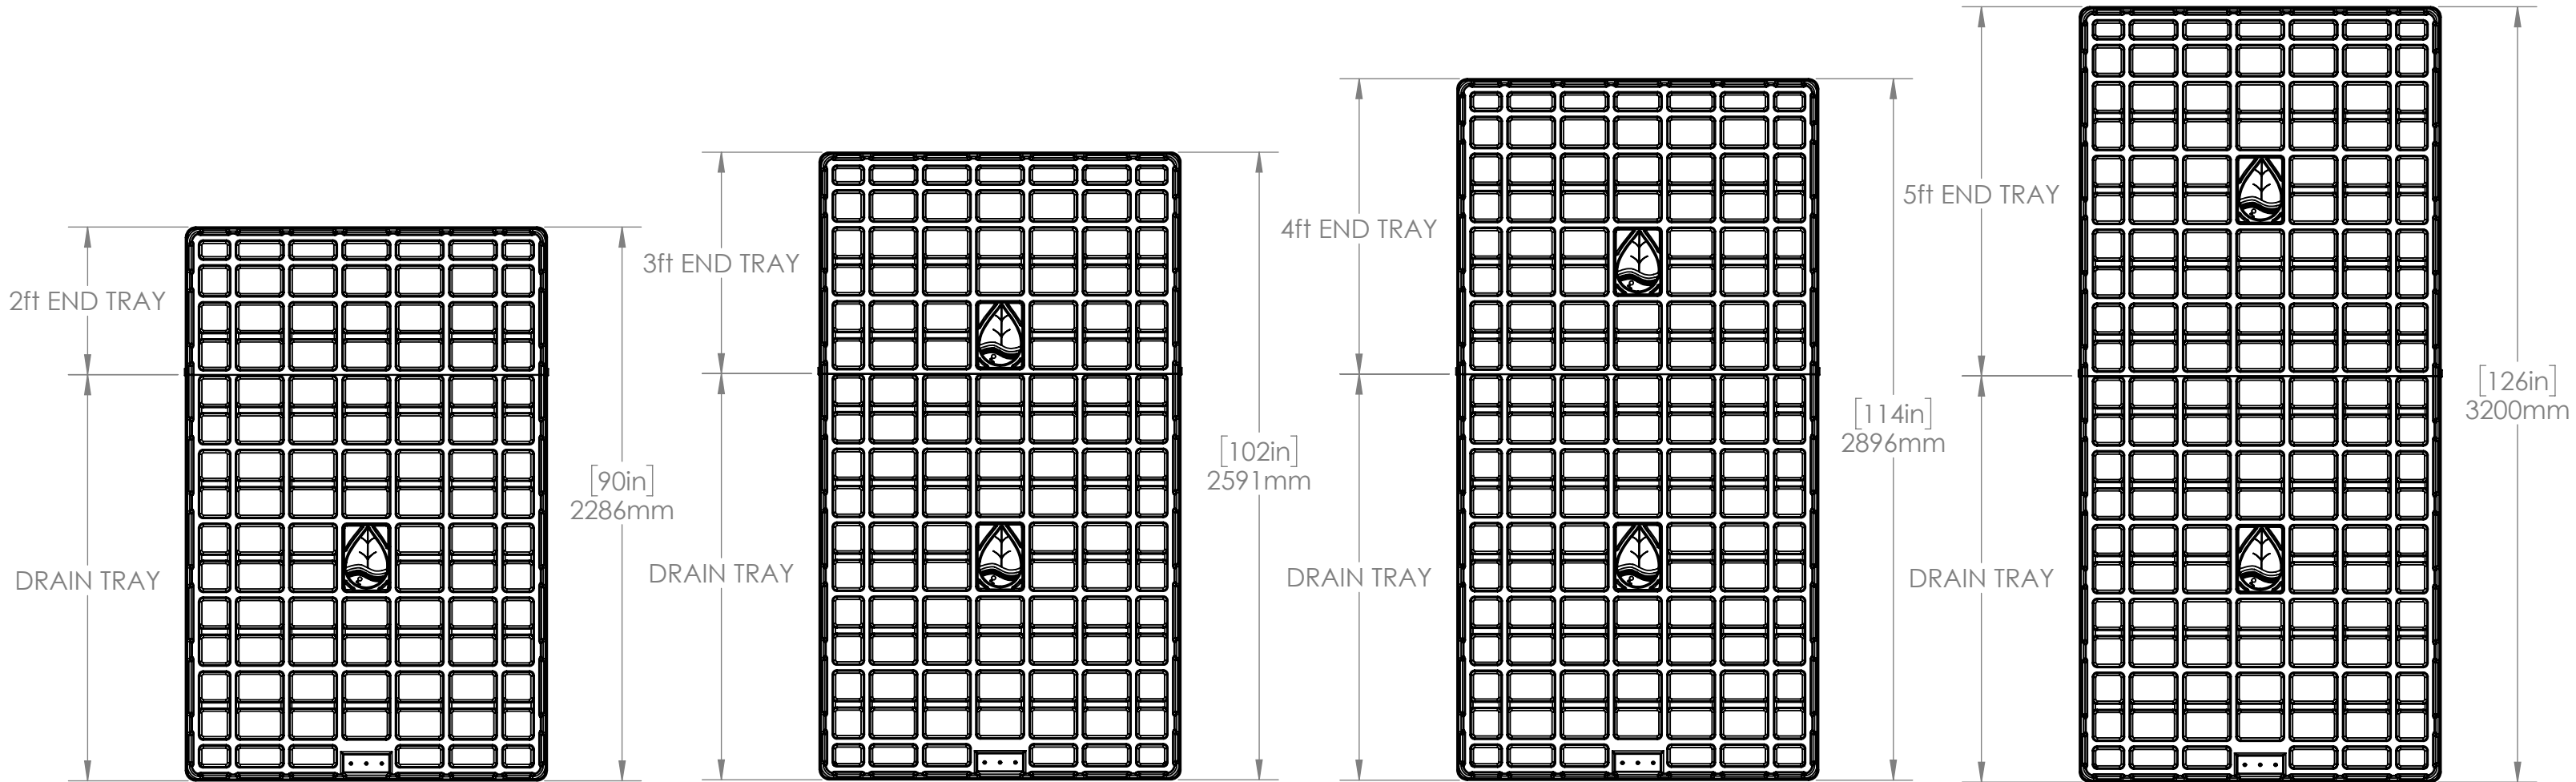

A VARIETY OF END TRAY LENGTHS ALLOWS FLEXIBLE SIZING TO FIT YOUR GROW.

DRAIN, END AND MIDDLE TRAYS CAN BE COMBINED TO FILL ANY SPACE - EACH ADDITIONAL MIDDLE TRAY ADDS 60in