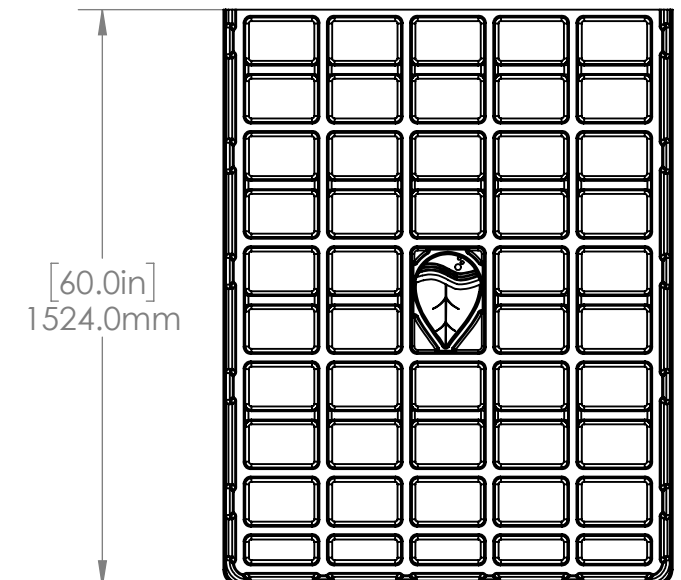

<b>BOTANICARE 4'Wx2'L END TRAY BLACK ABS/1</b>			
<b>HGC PART #</b>	HGC706164	<b>COLOR</b>	Black
<b>MATERIAL</b>	Recycled ABS	<b>WEIGHT</b>	8.82 lbs
<b>COMPATIBLE BENCHES</b>	Visit <a href="http://Growmod.Botanicare.com">Growmod.Botanicare.com</a> to learn more about the Botaincare Slide Bench System.		

**BOTANICARE 4'Wx2'L END TRAY BLACK ABS/1**  
HGC706164  
8.82 lbs

**BOTANICARE 4'Wx3'L END TRAY BLACK ABS/1**  
HGC706163  
13.82 lbs

**BOTANICARE 4'Wx4'L END TRAY BLACK ABS/1**  
HGC706162  
18.14 lbs

**BOTANICARE 4'Wx5'L END TRAY BLACK ABS/1**  
HGC706010  
21.14 lbs