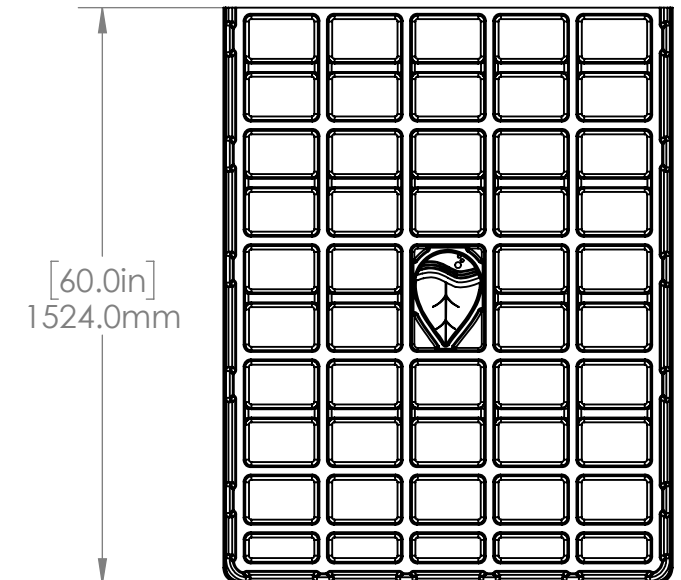

BOTANICARE 4'Wx4'L END TRAY BLACK ABS/1			
HGC PART #	HGC706162	COLOR	Black
MATERIAL	Recycled ABS	WEIGHT	18.14 lbs
COMPATIBLE BENCHES	Visit Growmod.Botanicare.com to learn more about the Botaincare Slide Bench System.		

BOTANICARE 4'Wx2'L END TRAY BLACK ABS/1
HGC706164
8.82 lbs

BOTANICARE 4'Wx3'L END TRAY BLACK ABS/1
HGC706163
13.82 lbs

BOTANICARE 4'Wx4'L END TRAY BLACK ABS/1
HGC706162
18.14 lbs

BOTANICARE 4'Wx5'L END TRAY BLACK ABS/1
HGC706010
21.14 lbs