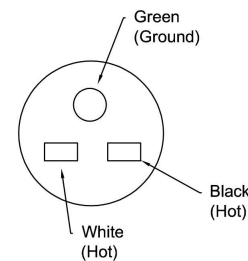

Gavita® LED POWER CORD

Item #HGC906148

SPECIFICATIONS

PACKAGING DETAIL

View from outside of NEMA 6-15P connector.

SUPPLY CONNECTION: NEMA 6-15P
LIGHT FIXTURE CONNECTION: RST16i5
CABLE TYPE: SJT
JACKET MATERIAL: PVC, black
MAX VOLTAGE (NOMINAL): 240 Vac
WIRE SIZE: 16 AWG
CONDUCTORS: 3
ENVIRONMENTAL RATING: IP69, (FEMALE CONNECTOR) Type 4/4X/6/6P
WEIGHT: TBD
CERTIFICATIONS: UL, CSA

HGC906148 Gavita® LED Power Cord Spec-Sheet- Last Updated 1.4042021

This document is not intended to be used for installation purposes. We cannot cover all specific applications or anticipate all requirements. All specifications are subject to change without notice.