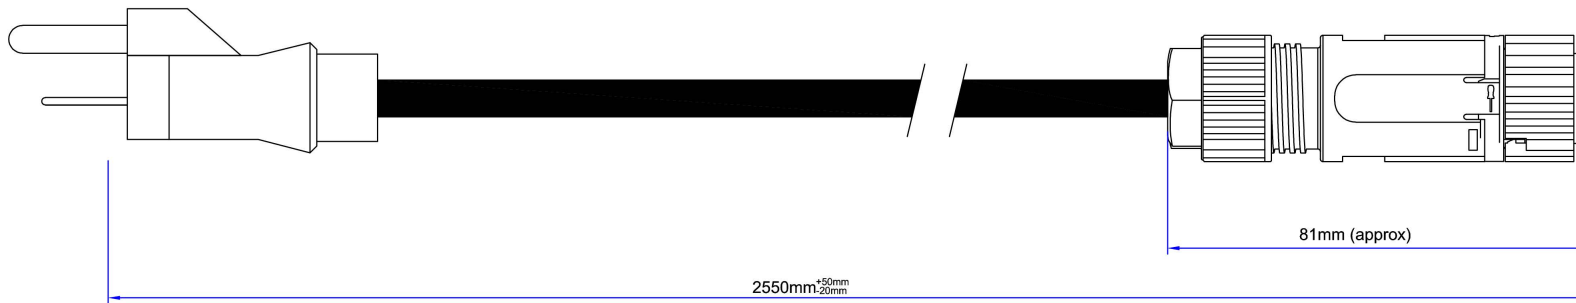

Gavita® LED POWER CORD

Item #HGC906148

SPECIFICATIONS

PACKAGING DETAIL

View from outside of NEMA 6-15P connector.

SUPPLY CONNECTION: NEMA 6-15P
LIGHT FIXTURE CONNECTION: RST16i5
CABLE TYPE: SJT
JACKET MATERIAL: PVC, black
MAX VOLTAGE (NOMINAL): 240 Vac
WIRE SIZE: 16 AWG
CONDUCTORS: 3
ENVIRONMENTAL RATING: IP69, (FEMALE CONNECTOR) Type 4/4X/6/6P
WEIGHT: TBD
CERTIFICATIONS: UL, CSA

HGC906148 Gavita® LED Power Cord Spec-Sheet- Last Updated 1.4042021

This document is not intended to be used for installation purposes. We cannot cover all specific applications or anticipate all requirements. All specifications are subject to change without notice.