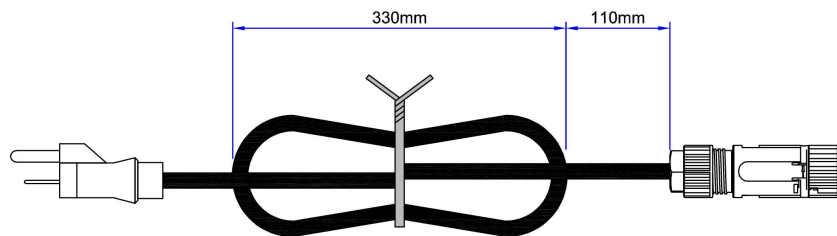

Gavita® LED POWER CORD

Item #HGC906148

SPECIFICATIONS

PACKAGING DETAIL

View from outside of NEMA 6-15P connector.

SUPPLY CONNECTION: NEMA 6-15P
LIGHT FIXTURE CONNECTION: RST16i5
CABLE TYPE: SJT
JACKET MATERIAL: PVC, black
MAX VOLTAGE (NOMINAL): 240 Vac
WIRE SIZE: 16 AWG
CONDUCTORS: 3
ENVIRONMENTAL RATING: IP69, (FEMALE CONNECTOR) Type 4/4X/6/6P
WEIGHT: TBD
CERTIFICATIONS: UL, CSA

HGC906148 Gavita® LED Power Cord Spec-Sheet- Last Updated 1.4042021

This document is not intended to be used for installation purposes. We cannot cover all specific applications or anticipate all requirements. All specifications are subject to change without notice.